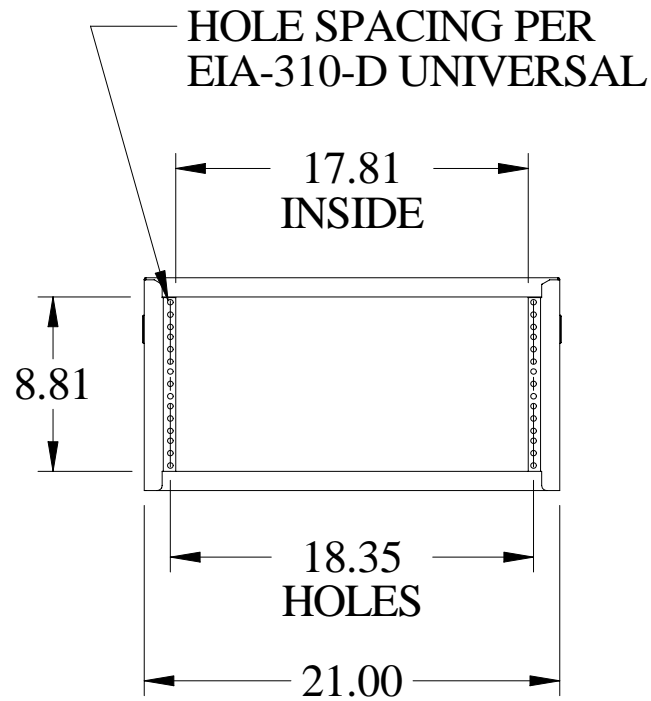

Table Top Rack Cabinets (RCBS Series) - *Light Duty*

Path: [Home](#) > [Rack Index](#) > Table Top Rack Cabinets (RCBS Series)

Textured - Black

Textured - Light Gray (RAL7035)

Click to enlarge

Features:

- Light duty, 16-gauge steel, economy 19" table top rack cabinet...
- Choice of three depths (13", 17" and 24")
- Rails are fixed both front and rear, round hole punched for 10-32 clip-nuts to full EIA hole centers (5/8 - 5/8 - 1/2 inch spacing)...
- Includes rubber feet, two lifting handles, a starter pack of 10-32 clip nuts & matching quantity of **1421ABK** black screws...
- Overall width 21"...
- Overall height 2" over panel height...
- Recommended maximum weight (RCBS1901417 tested) - 600 pounds...
- Rugged textured powder paint finish...
- Stocked in Black & Light Gray (RAL7035)...

13.0" Deep models:

Part Number	Color	Drawing File Size	.zip file size	Panel Height		Number of Clip Nuts Included	Wt. lbs.
				Inches	Units		
RCBS1900313BK1 RCBS1900313CG1 RCBS1900313LG1	Black Beige Light Gray	16K	18K	3.50	2	8	13
RCBS1900513BK1 RCBS1900513CG1	Black Beige Light	17K	19K	5.25	3	8	15

PART No. RCBS1900813

ISOMETRIC VIEW NOT TO SCALE

Light Duty (RCBS Series)

Table Top

FEATURES

- Front and rear recessed flange, punched for 10-32 clip nuts on EIA universal spacing (5/8 - 5/8 - 1/2 inch)
- Welded, 16-gauge steel, economy 19" table top rack
- Recommended maximum weight (RCBS1901417 tested) - 600 pounds
- Includes rubber feet, two lifting handles and 10-32 clip nuts
- Tough powder finish paint