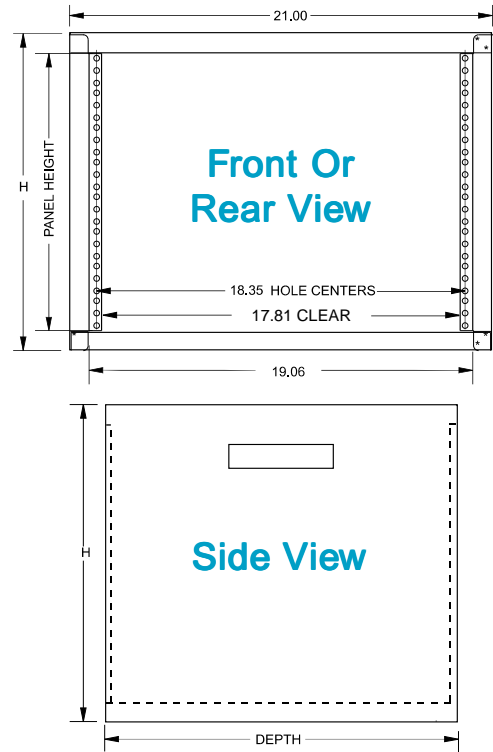

13.0" Deep models:

Part Number	Color	Drawing File Size	.zip file size	Panel Height		Number of Clip Nuts Included	Wt. lbs.
				Inches	Units		
RCBS1900313BK1 RCBS1900313CG1 RCBS1900313LG1	Black Beige Light Gray	16K	18K	3.50	2	8	13
RCBS1900513BK1 RCBS1900513CG1	Black Beige Light	17K	19K	5.25	3	8	15

PART No. RCBS1900813

ISOMETRIC VIEW NOT TO SCALE

Light Duty (RCBS Series)

Table Top

FEATURES

- Front and rear recessed flange, punched for 10-32 clip nuts on EIA universal spacing (5/8 - 5/8 - 1/2 inch)
- Welded, 16-gauge steel, economy 19" table top rack
- Recommended maximum weight (RCBS1901417 tested) - 600 pounds
- Includes rubber feet, two lifting handles and 10-32 clip nuts
- Tough powder finish paint

13" Deep

Part Number			Panel Height		Overall Dimensions			# of Clip Nuts
Black Textured	Beige Textured	ASA61 Grey Smooth	Inches	Units	Height	Width	Depth	
RCBS1900313BK1	RCBS1900313CG1	RCBS1900313GY2	3.50	2	5.50	21.00	13.0	8
RCBS1900513BK1	RCBS1900513CG1	RCBS1900513GY2	5.25	3	7.25	21.00	13.0	8
RCBS1900713BK1	RCBS1900713CG1	RCBS1900713GY2	7.00	4	9.00	21.00	13.0	8
RCBS1900813BK1	RCBS1900813CG1	RCBS1900813GY2	8.75	5	10.75	21.00	13.0	16
RCBS1901013BK1	RCBS1901013CG1	RCBS1901013GY2	10.50	6	12.50	21.00	13.0	16
RCBS1901213BK1	RCBS1901213CG1	RCBS1901213GY2	12.25	7	14.25	21.00	13.0	16
RCBS1901413BK1	RCBS1901413CG1	RCBS1901413GY2	14.00	8	16.00	21.00	13.0	16

17.5" Deep

Part Number			Panel Height		Overall Dimensions			# of Clip Nuts
Black Textured	Beige Textured	ASA61 Grey Smooth	Inches	Units	Height	Width	Depth	
RCBS1900517BK1	RCBS1900517CG1	RCBS1900517GY2	5.25	3	7.25	21.00	17.5	8
RCBS1900717BK1	RCBS1900717CG1	RCBS1900717GY2	7.00	4	9.00	21.00	17.5	8
RCBS1900817BK1	RCBS1900817CG1	RCBS1900817GY2	8.75	5	10.75	21.00	17.5	16
RCBS1901017BK1	RCBS1901017CG1	RCBS1901017GY2	10.50	6	12.50	21.00	17.5	16
RCBS1901217BK1	RCBS1901217CG1	RCBS1901217GY2	12.25	7	14.25	21.00	17.5	16
RCBS1901417BK1	RCBS1901417CG1	RCBS1901417GY2	14.00	8	16.00	21.00	17.5	16