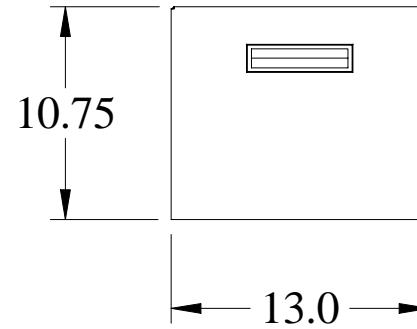

Table Top Rack Cabinets (RCBS Series) - *Light Duty*

Path: [Home](#) > [Rack Index](#) > Table Top Rack Cabinets (RCBS Series)

Textured - Black

Textured - Light Gray (RAL7035)

Click to enlarge

Features:

- Light duty, 16-gauge steel, economy 19" table top rack cabinet...
- Choice of three depths (13", 17" and 24")
- Rails are fixed both front and rear, round hole punched for 10-32 clip-nuts to full EIA hole centers (5/8 - 5/8 - 1/2 inch spacing)...
- Includes rubber feet, two lifting handles, a starter pack of 10-32 clip nuts & matching quantity of **1421ABK** black screws...
- Overall width 21"...
- Overall height 2" over panel height...
- Recommended maximum weight (RCBS1901417 tested) - 600 pounds...
- Rugged textured powder paint finish...
- Stocked in Black & Light Gray (RAL7035)...

13.0" Deep models:

Part Number	Color	Drawing File Size	.zip file size	Panel Height		Number of Clip Nuts Included	Wt. lbs.
				Inches	Units		
RCBS1900313BK1 RCBS1900313CG1 RCBS1900313LG1	Black Beige Light Gray	16K	18K	3.50	2	8	13
RCBS1900513BK1 RCBS1900513CG1	Black Beige Light	17K	19K	5.25	3	8	15

PART No. RCBS1900813

ISOMETRIC VIEW NOT TO SCALE

Light Duty (RCBS Series)

Table Top

FEATURES

- Front and rear recessed flange, punched for 10-32 clip nuts on EIA universal spacing (5/8 - 5/8 - 1/2 inch)
- Welded, 16-gauge steel, economy 19" table top rack
- Recommended maximum weight (RCBS1901417 tested) - 600 pounds
- Includes rubber feet, two lifting handles and 10-32 clip nuts
- Tough powder finish paint